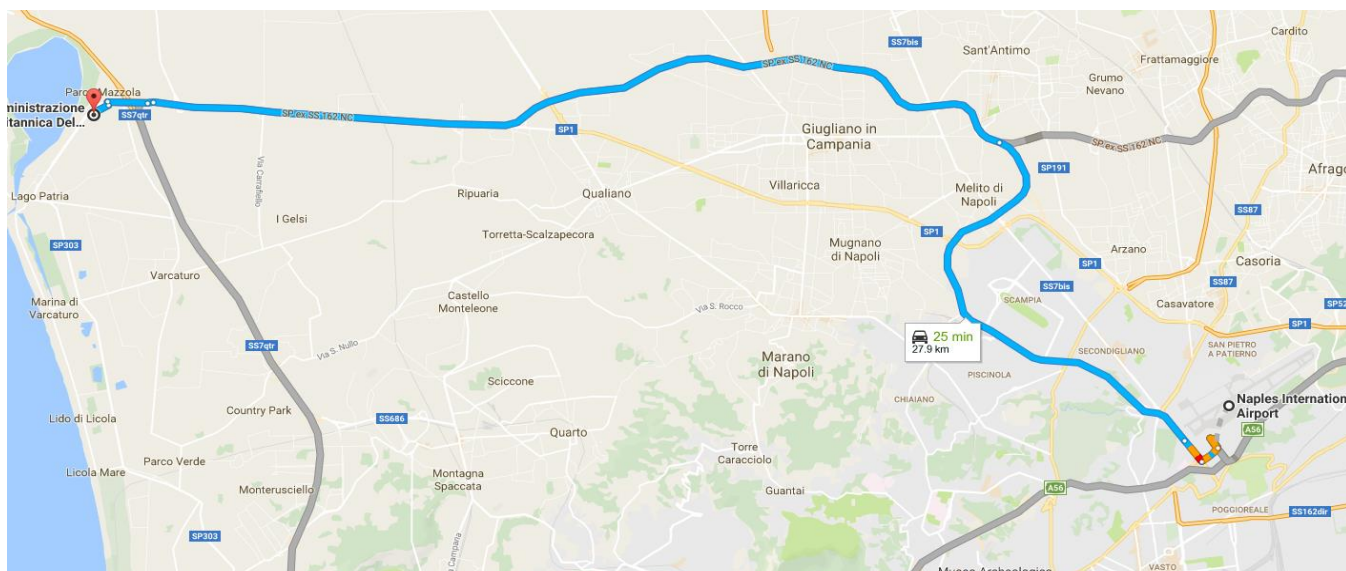

ALLIED JOINT FORCE COMMAND NAPLES

Logistic Informations

1. LOCATION:

The Allied JFC is located in the north west of Naples center, close to Giugliano-Lago Patria town and hosted in the own base in Madonna del Pantano Road - 80014 Giugliano in Campania (NA).

2. HOW TO REACH THE BASE:

- By car from Naples International Airport in Viale F. Ruffo di Calabria continue to Strada Comunale Asse Mediano of Melito – Scampia, take Provincial Road (ex SS 162) to Lago Patria Road in Giugliano in Campania and then follow Lago Patria Road to Madonna del Pantano Road in Lago Patria.

- By car from Naples Railway Station Get on Strada Comunale Asse Mediano of Melito - Scampia from Arenaccia Road and Calata Capodichino, take the Provincial Road (ex SS 162) to Lago Patria Road in Giugliano in Campania and then follow Lago Patria Road to Madonna del Pantano Road in Lago Patria.

Note: Military transportation service will be available only from the Golden Tulip Hotel to the Base and vice versa exclusively during the days of the event.