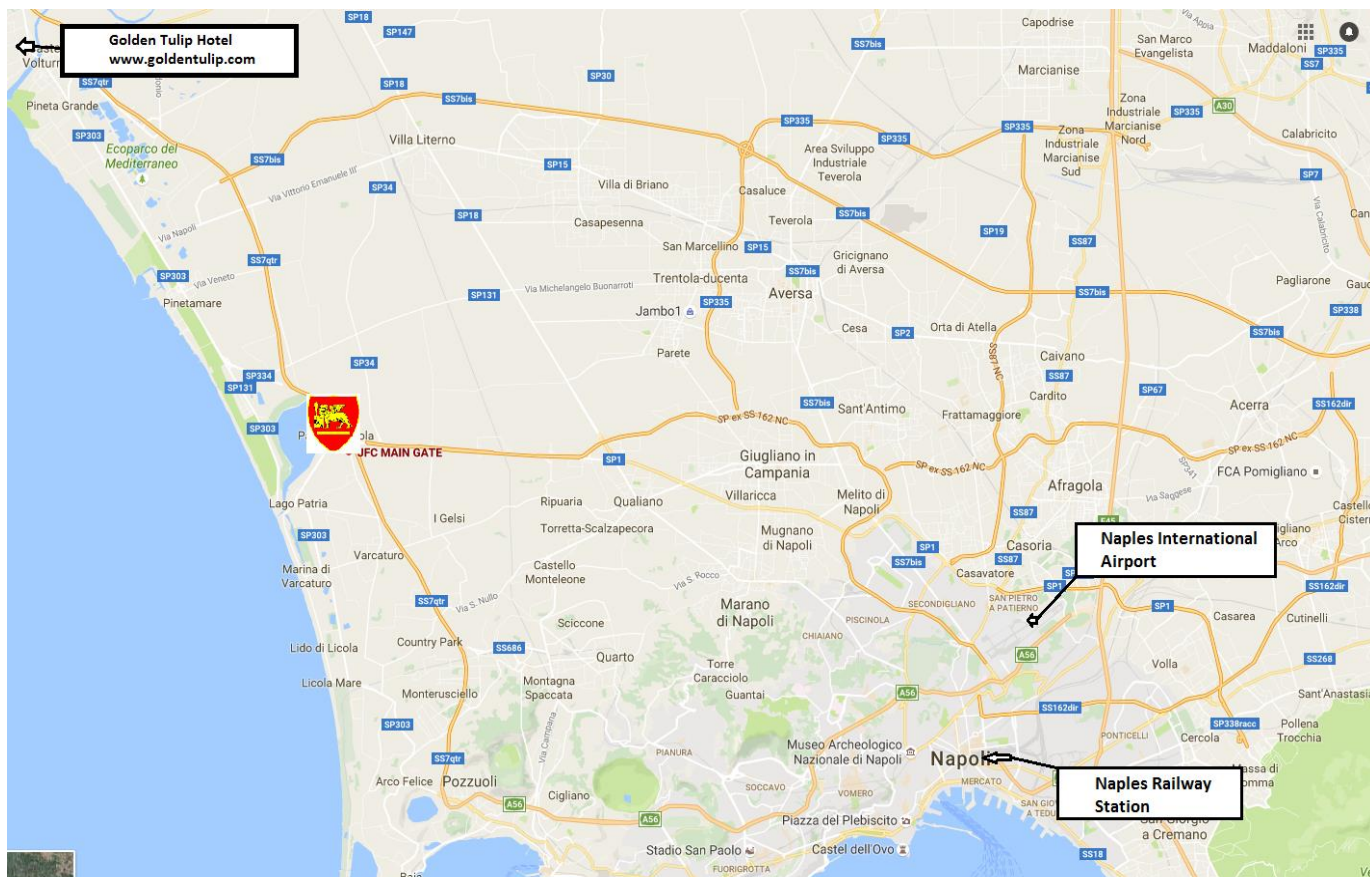

ALLIED JOINT FORCE COMMAND NAPLES

Logistic Informations

1. LOCATION:

The Allied JFC is located in the north west of Naples center, close to Giugliano-Lago Patria town and hosted in the own base in Madonna del Pantano Road - 80014 Giugliano in Campania (NA).

2. HOW TO REACH THE BASE:

- By car from Naples International Airport in Viale F. Ruffo di Calabria continue to Strada Comunale Asse Mediano of Melito – Scampia, take Provincial Road (ex SS 162) to Lago Patria Road in Giugliano in Campania and then follow Lago Patria Road to Madonna del Pantano Road in Lago Patria.

- By car from Naples Railway Station Get on Strada Comunale Asse Mediano of Melito - Scampia from Arenaccia Road and Calata Capodichino, take the Provincial Road (ex SS 162) to Lago Patria Road in Giugliano in Campania and then follow Lago Patria Road to Madonna del Pantano Road in Lago Patria.

Note: Military transportation service will be available only from the Golden Tulip Hotel to the Base and vice versa exclusively during the days of the event.