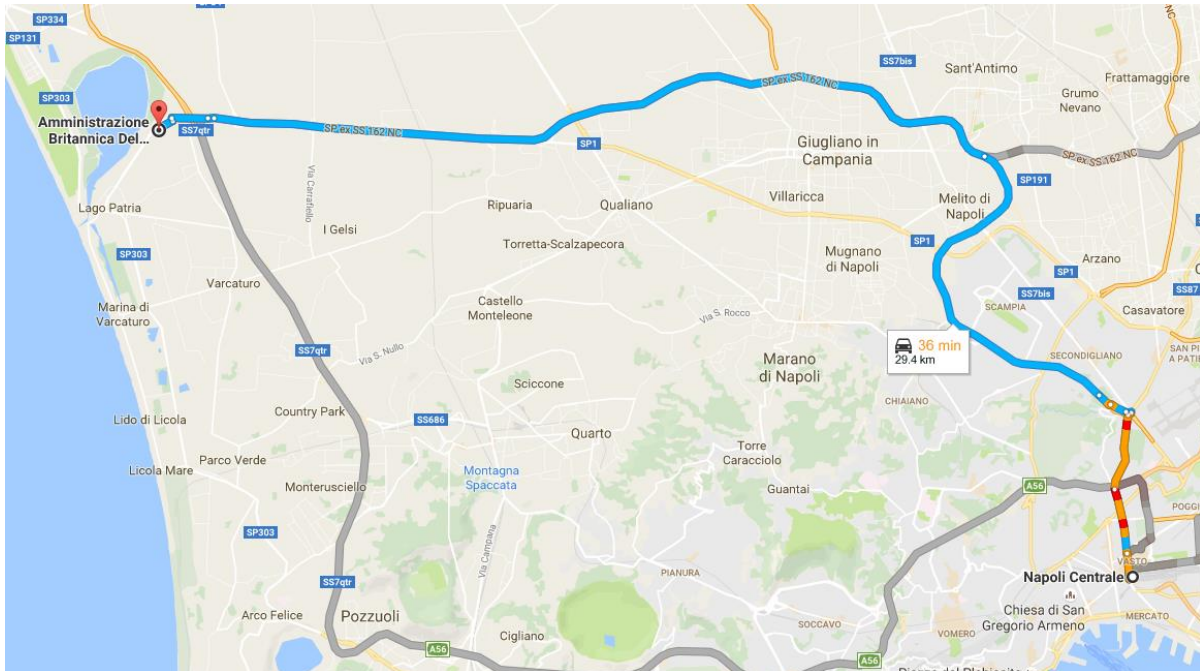

ALLIED JOINT FORCE COMMAND NAPLES

Logistic Informations

1. LOCATION:

The Allied JFC is located in the north west of Naples center, close to Giugliano-Lago Patria town and hosted in the own base in Madonna del Pantano Road - 80014 Giugliano in Campania (NA).

2. HOW TO REACH THE BASE:

- By car from Naples International Airport in Viale F. Ruffo di Calabria continue to Strada Comunale Asse Mediano of Melito – Scampia, take Provincial Road (ex SS 162) to Lago Patria Road in Giugliano in Campania and then follow Lago Patria Road to Madonna del Pantano Road in Lago Patria.

- By car from Naples Railway Station Get on Strada Comunale Asse Mediano of Melito - Scampia from Arenaccia Road and Calata Capodichino, take the Provincial Road (ex SS 162) to Lago Patria Road in Giugliano in Campania and then follow Lago Patria Road to Madonna del Pantano Road in Lago Patria.

Note: Military transportation service will be available only from the Golden Tulip Hotel to the Base and vice versa exclusively during the days of the event.